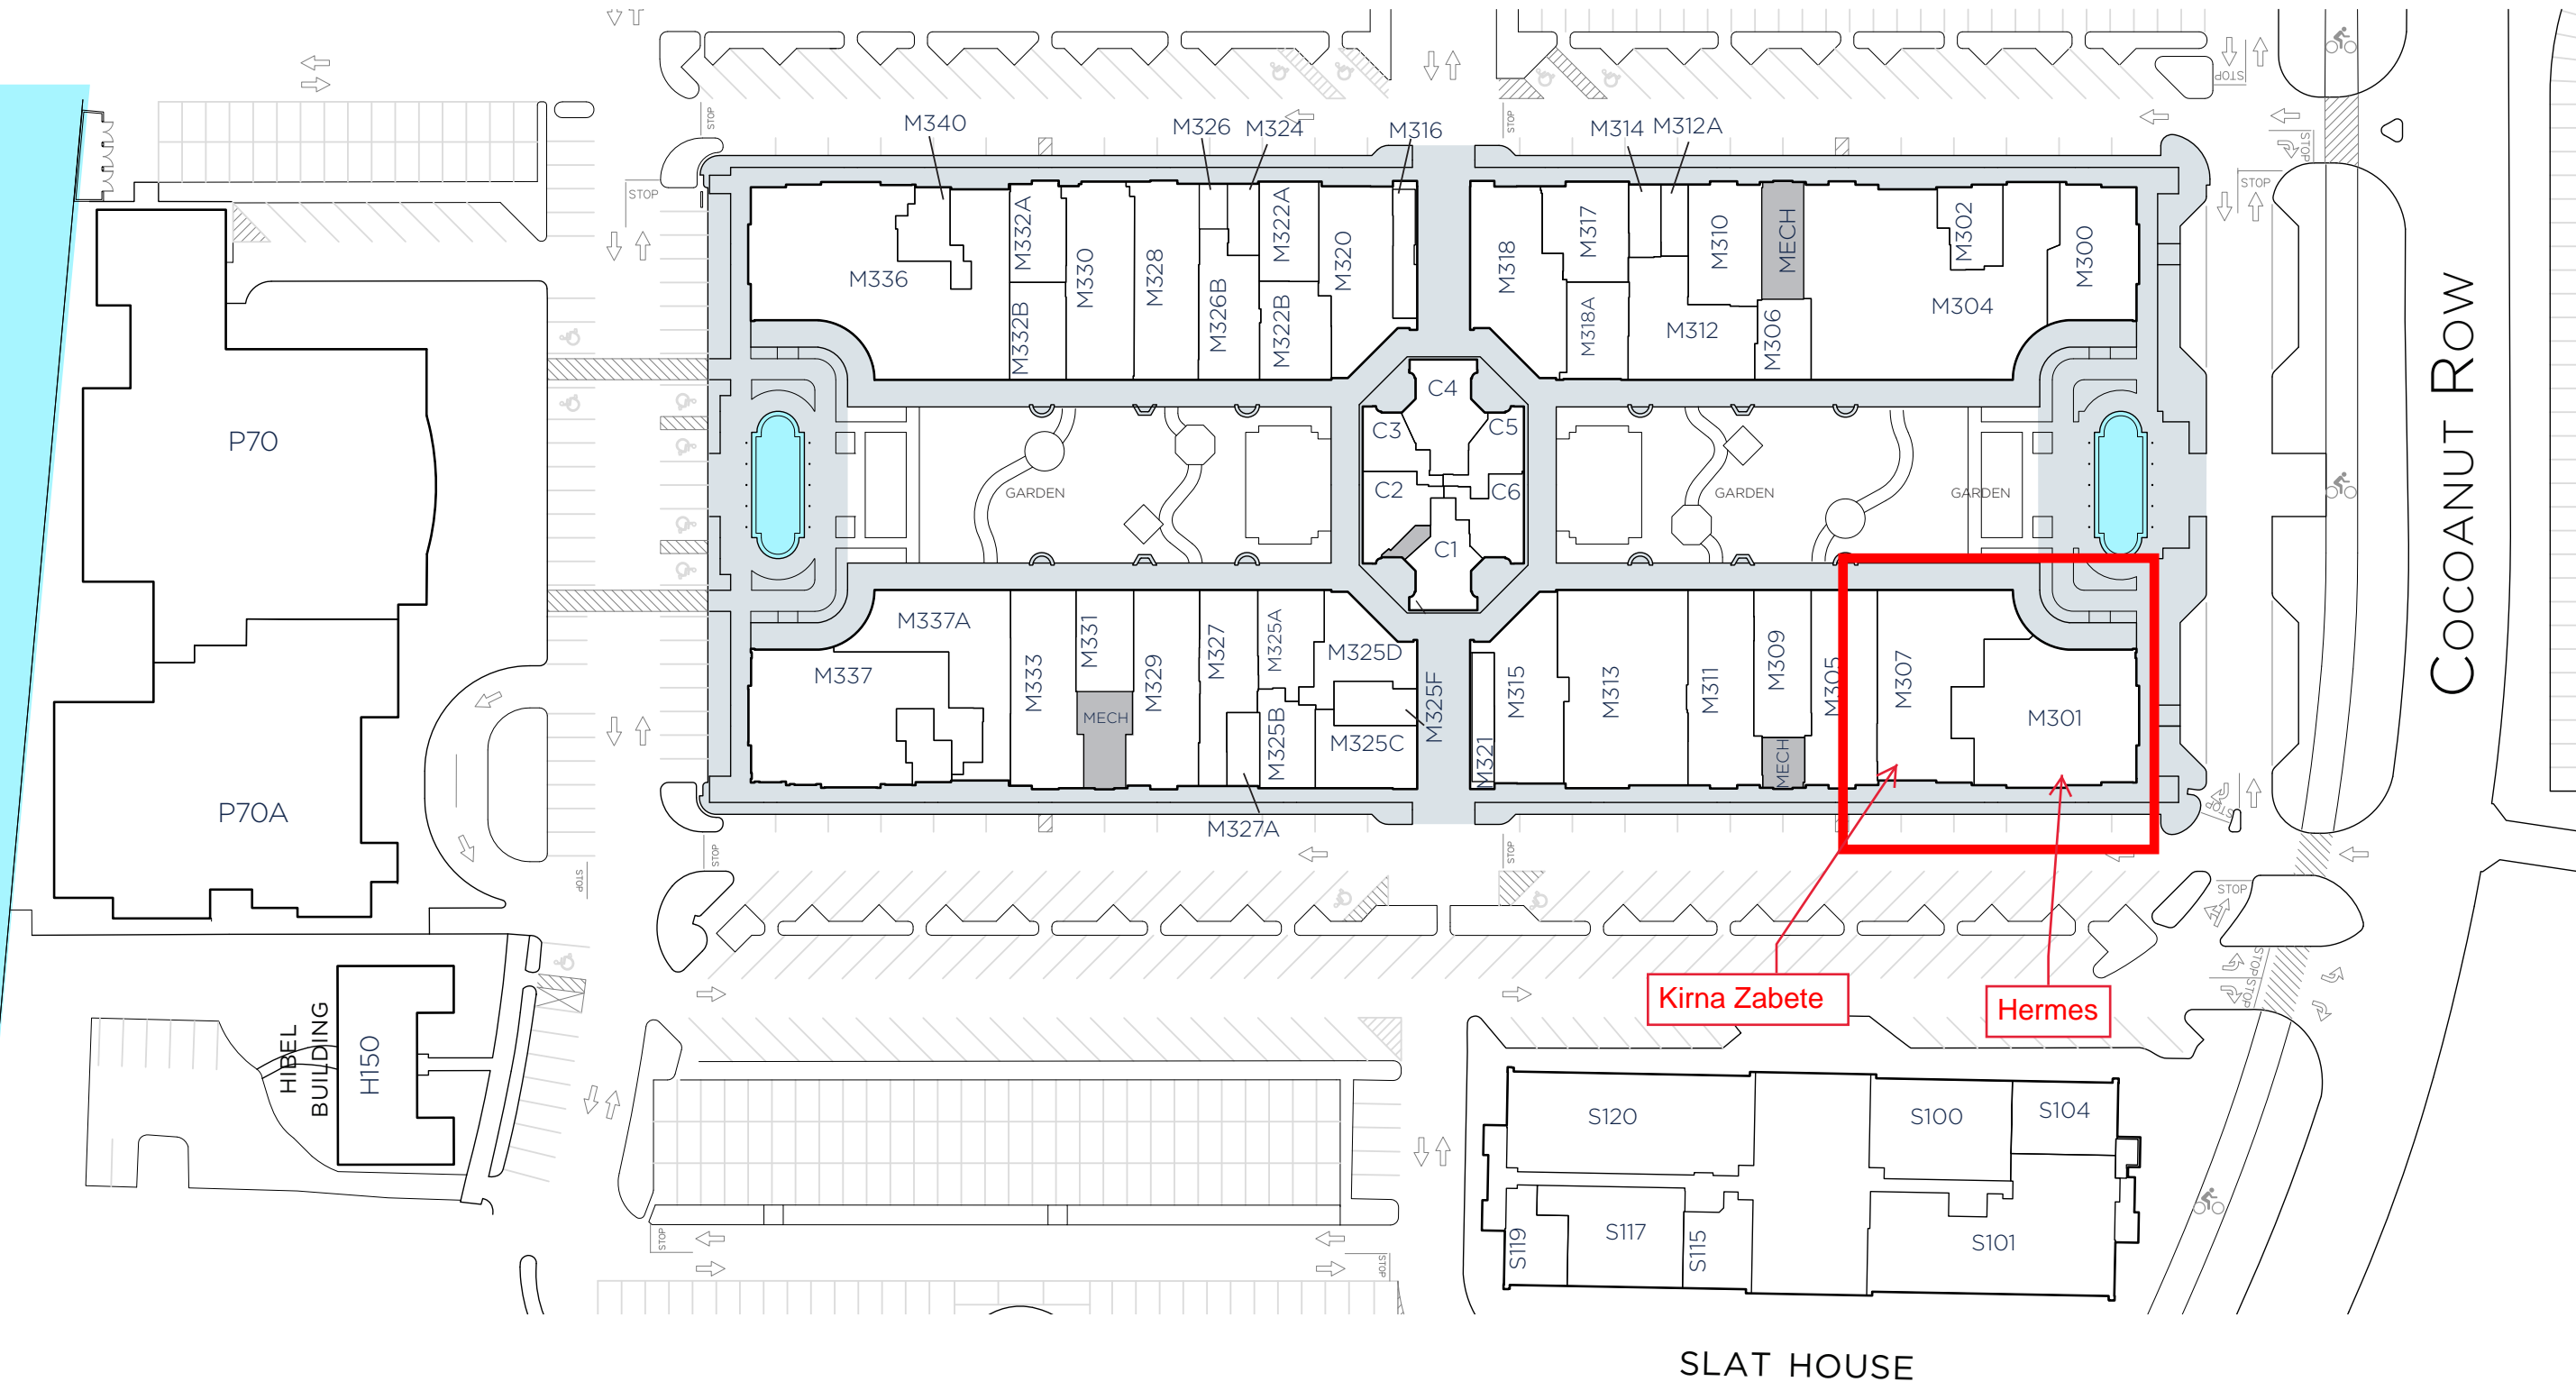

INTERCOASTAL WATERWAY

Kirna Zabete

Hermes

SLAT HOUSE

COCOANUT ROW

PROPOSED

UP MARKETS