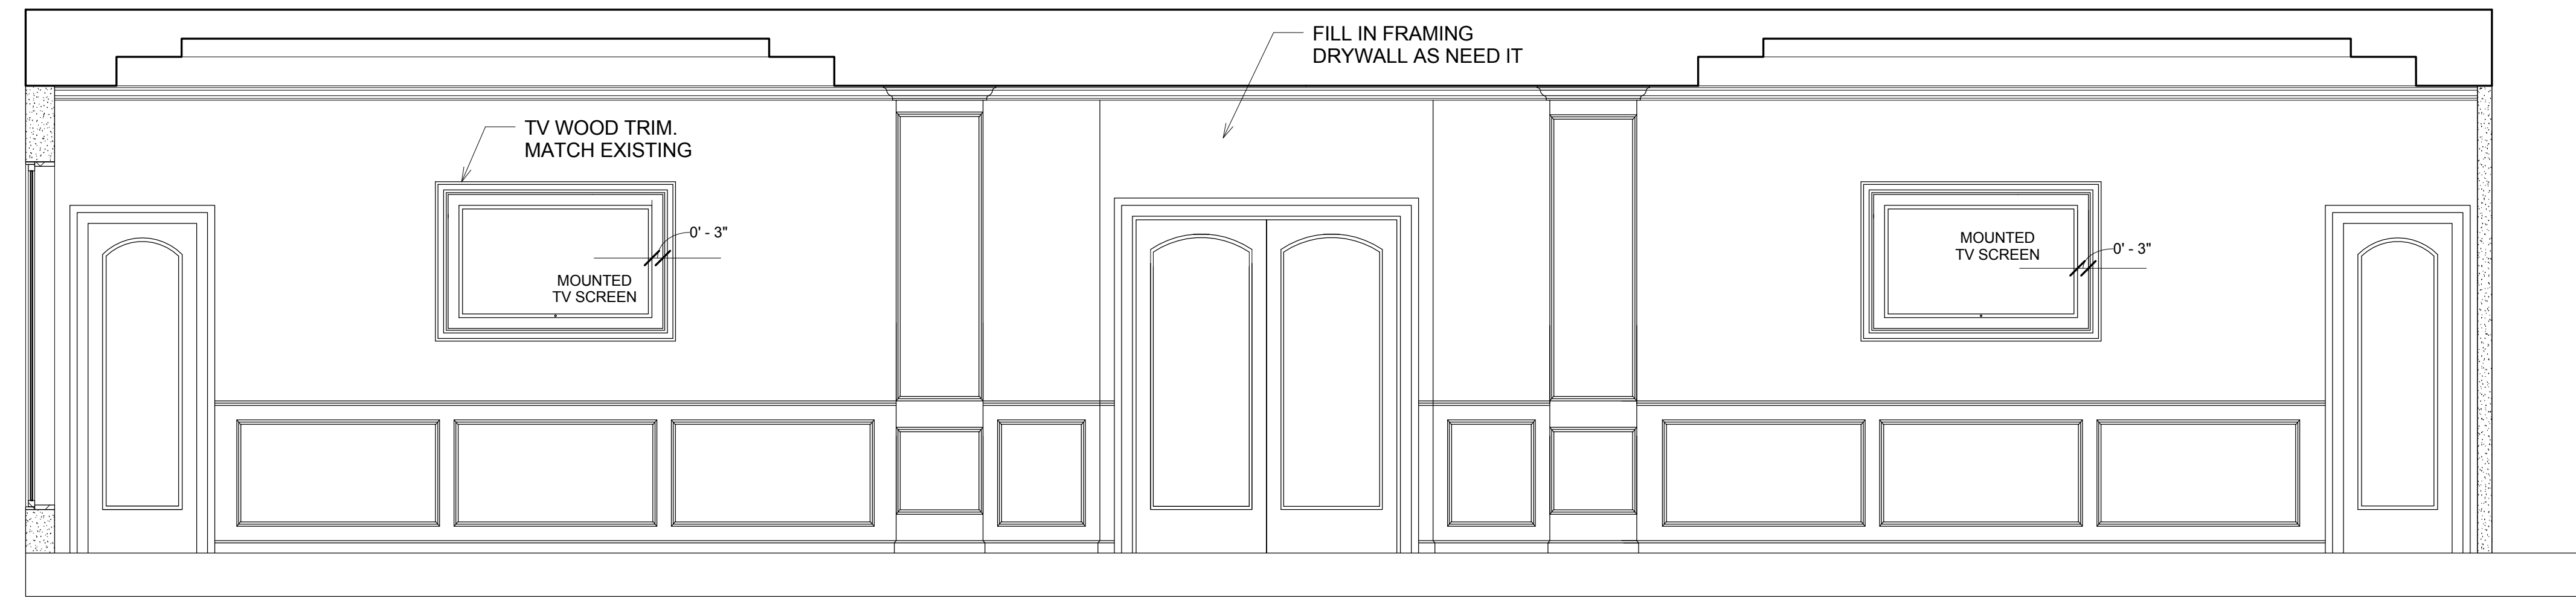

3 PARTIAL REAR ELEVATION
SCALE:

2 CARD ROOM INT. ELEVATION
SCALE: 3/8" = 1'-0"

1 PARTIAL FRONT ELEVATION
SCALE: 3/16" = 1'-0"