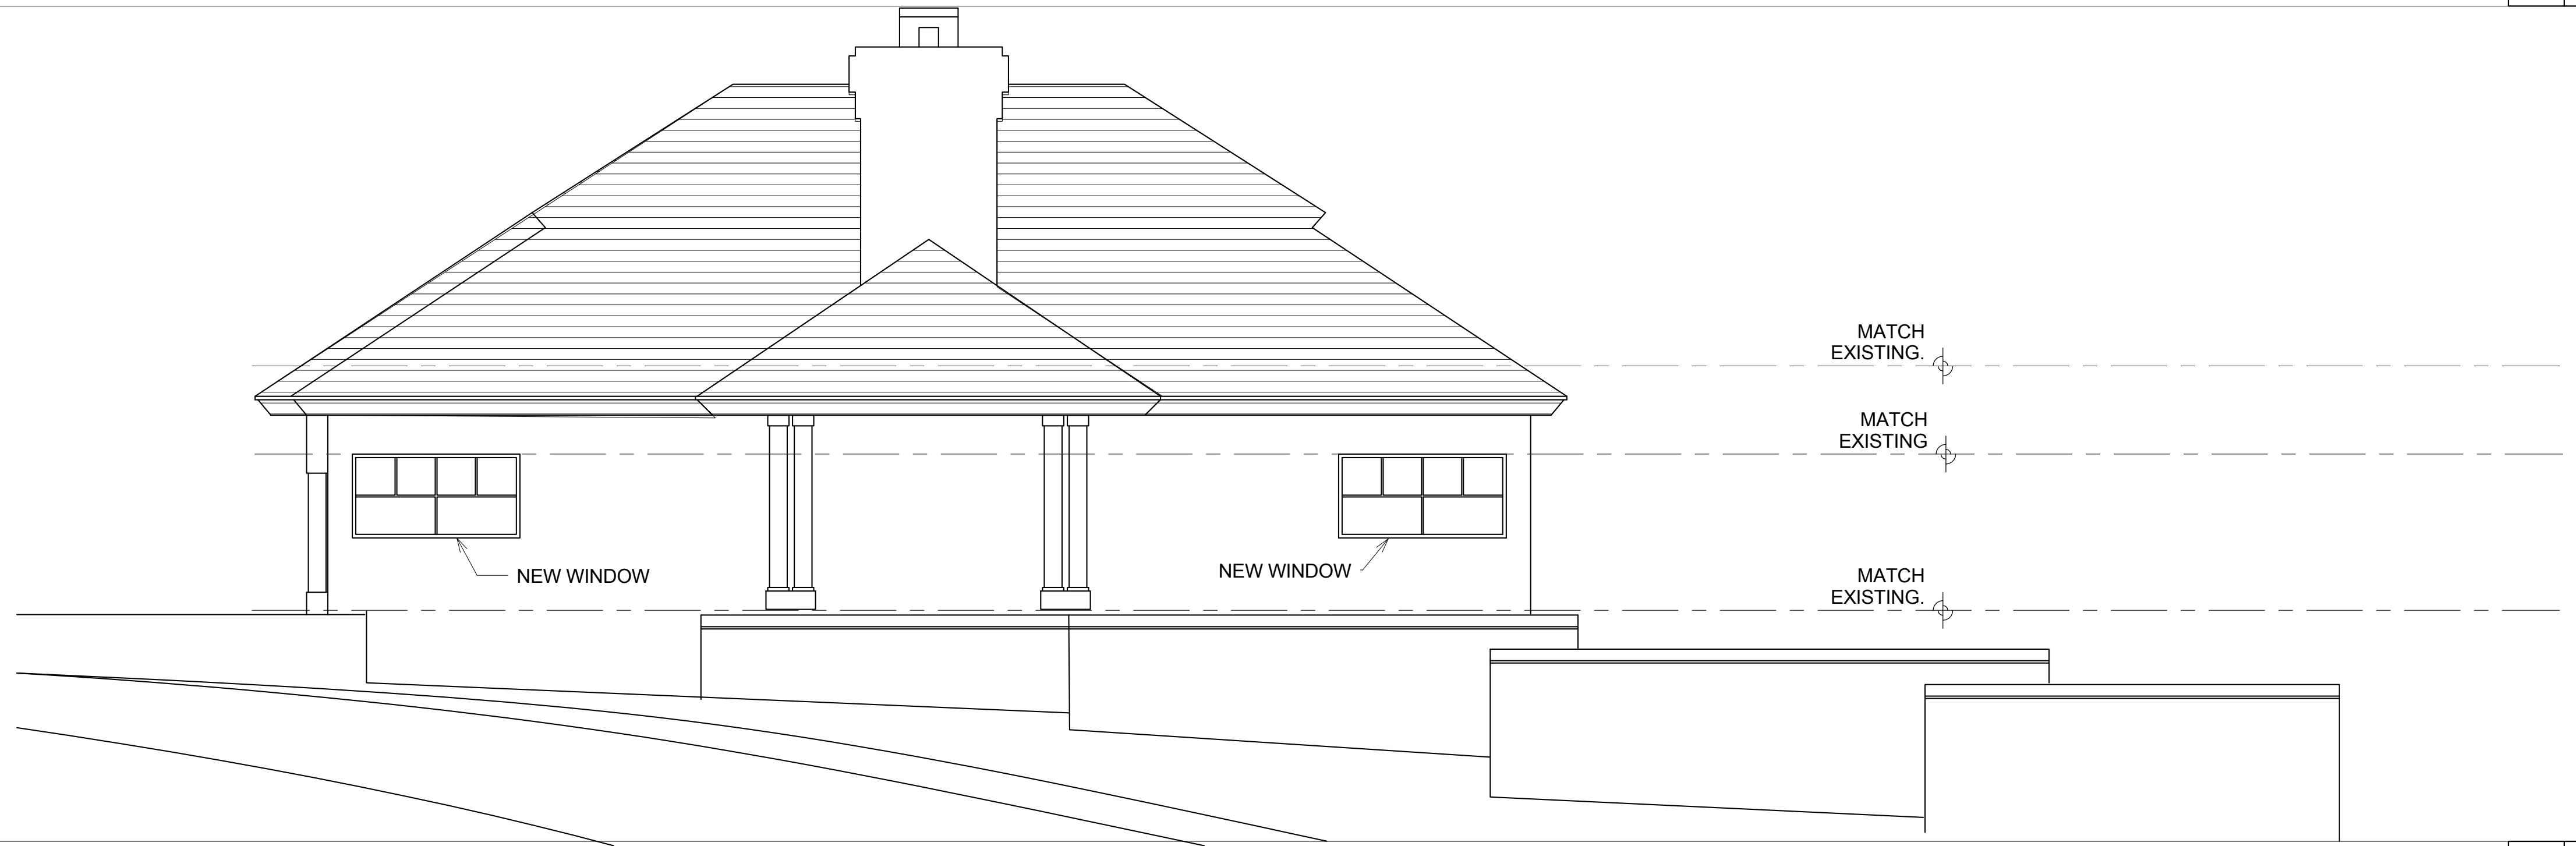

3 PARTIAL REAR ELEVATION
SCALE:

2 CARD ROOM INT. ELEVATION
SCALE: 3/8" = 1'-0"

1 PARTIAL FRONT ELEVATION
SCALE: 3/16" = 1'-0"