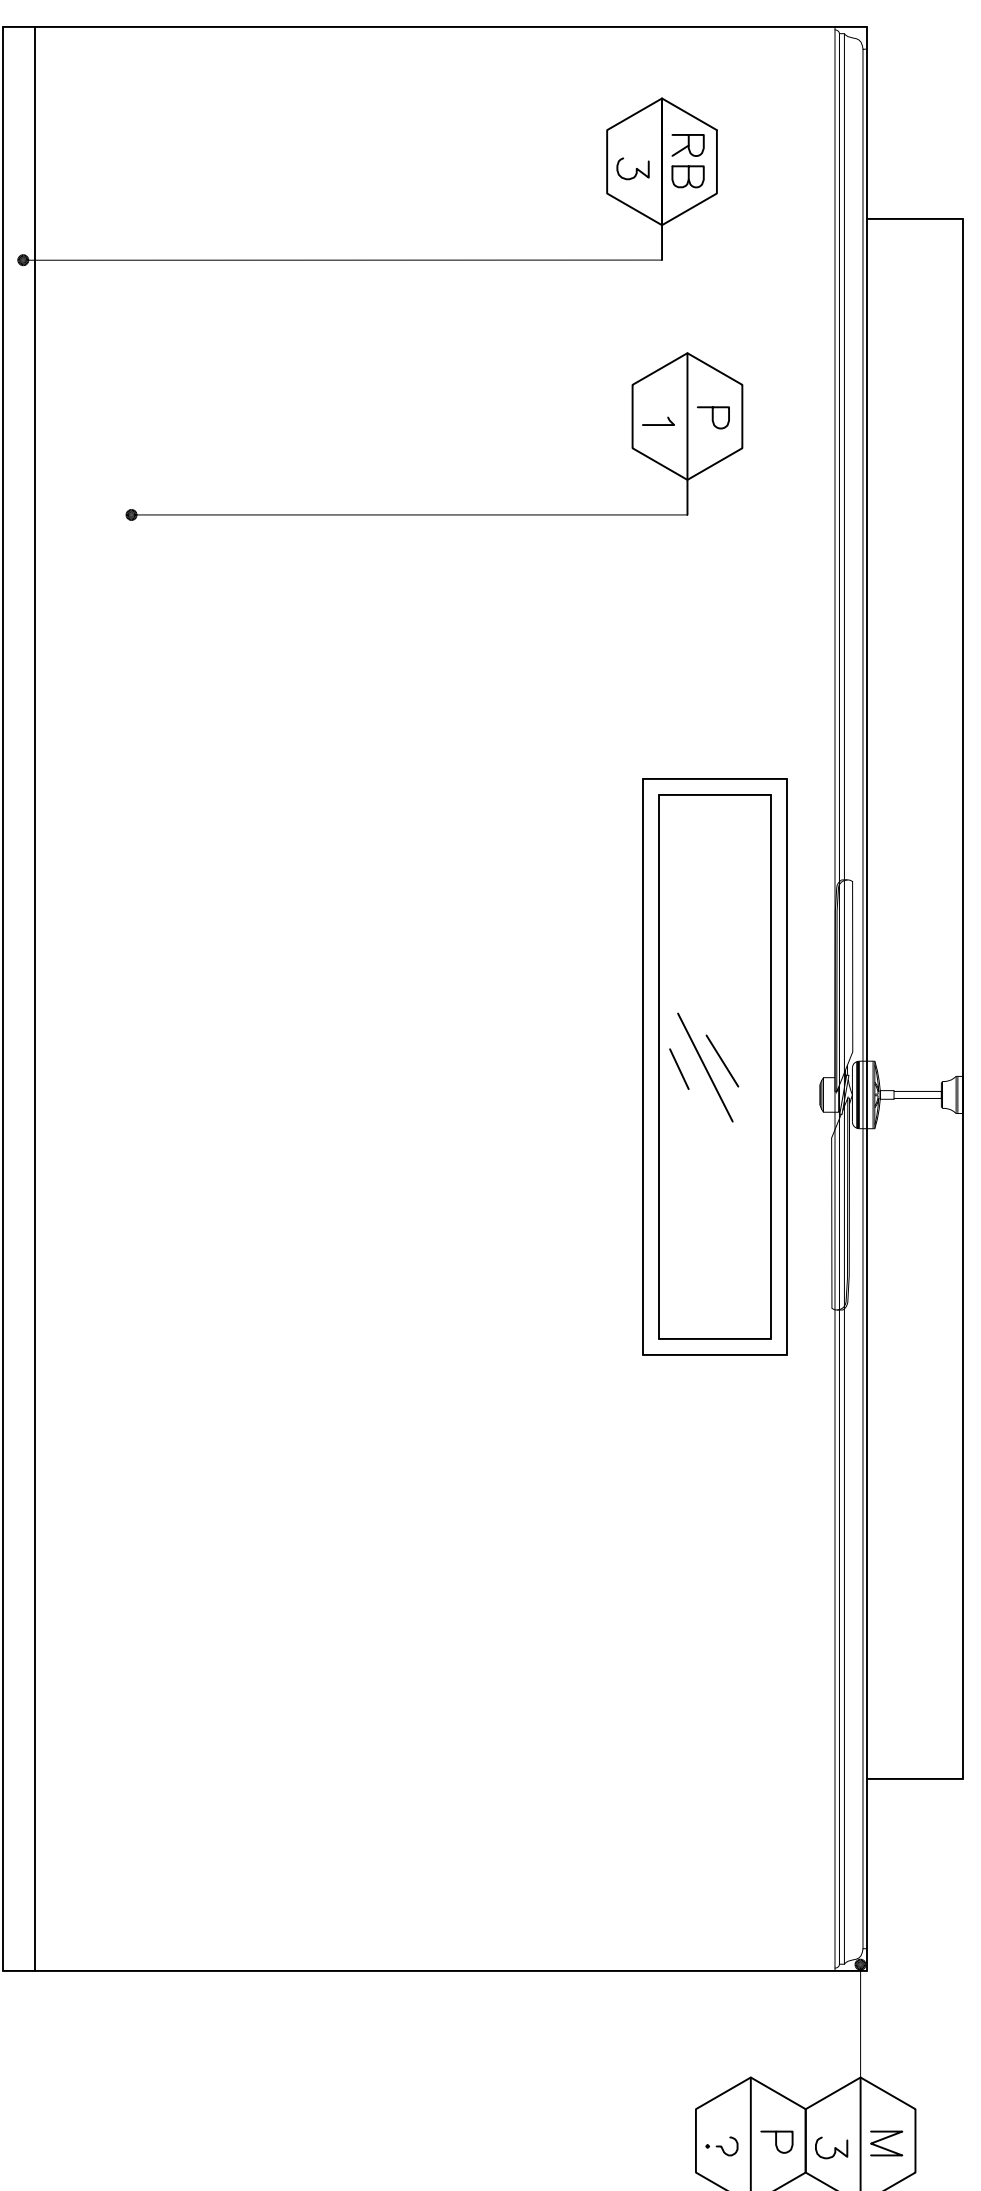

1 ELEVATION - AEROBICS ROOM
SCALE: 1/2" = 1'-0"

2 ELEVATION - AEROBICS ROOM
SCALE: 1/2" = 1'-0"

3 ELEVATION - AEROBICS ROOM
SCALE: 1/2" = 1'-0"

4 ELEVATION - AEROBICS ROOM
SCALE: 1/2" = 1'-0"

WELLS DESIGN GROUP
INTERIOR DESIGN & SPACE PLANNING
551 N.W. 77TH STREET
SUITE 107
BOCA RATON, FL 33487
TEL.: 561-998-4851 FAX: 561-998-4841
FL LIC #ID 0001324 IB# 2600555

Sheet **ID-7**