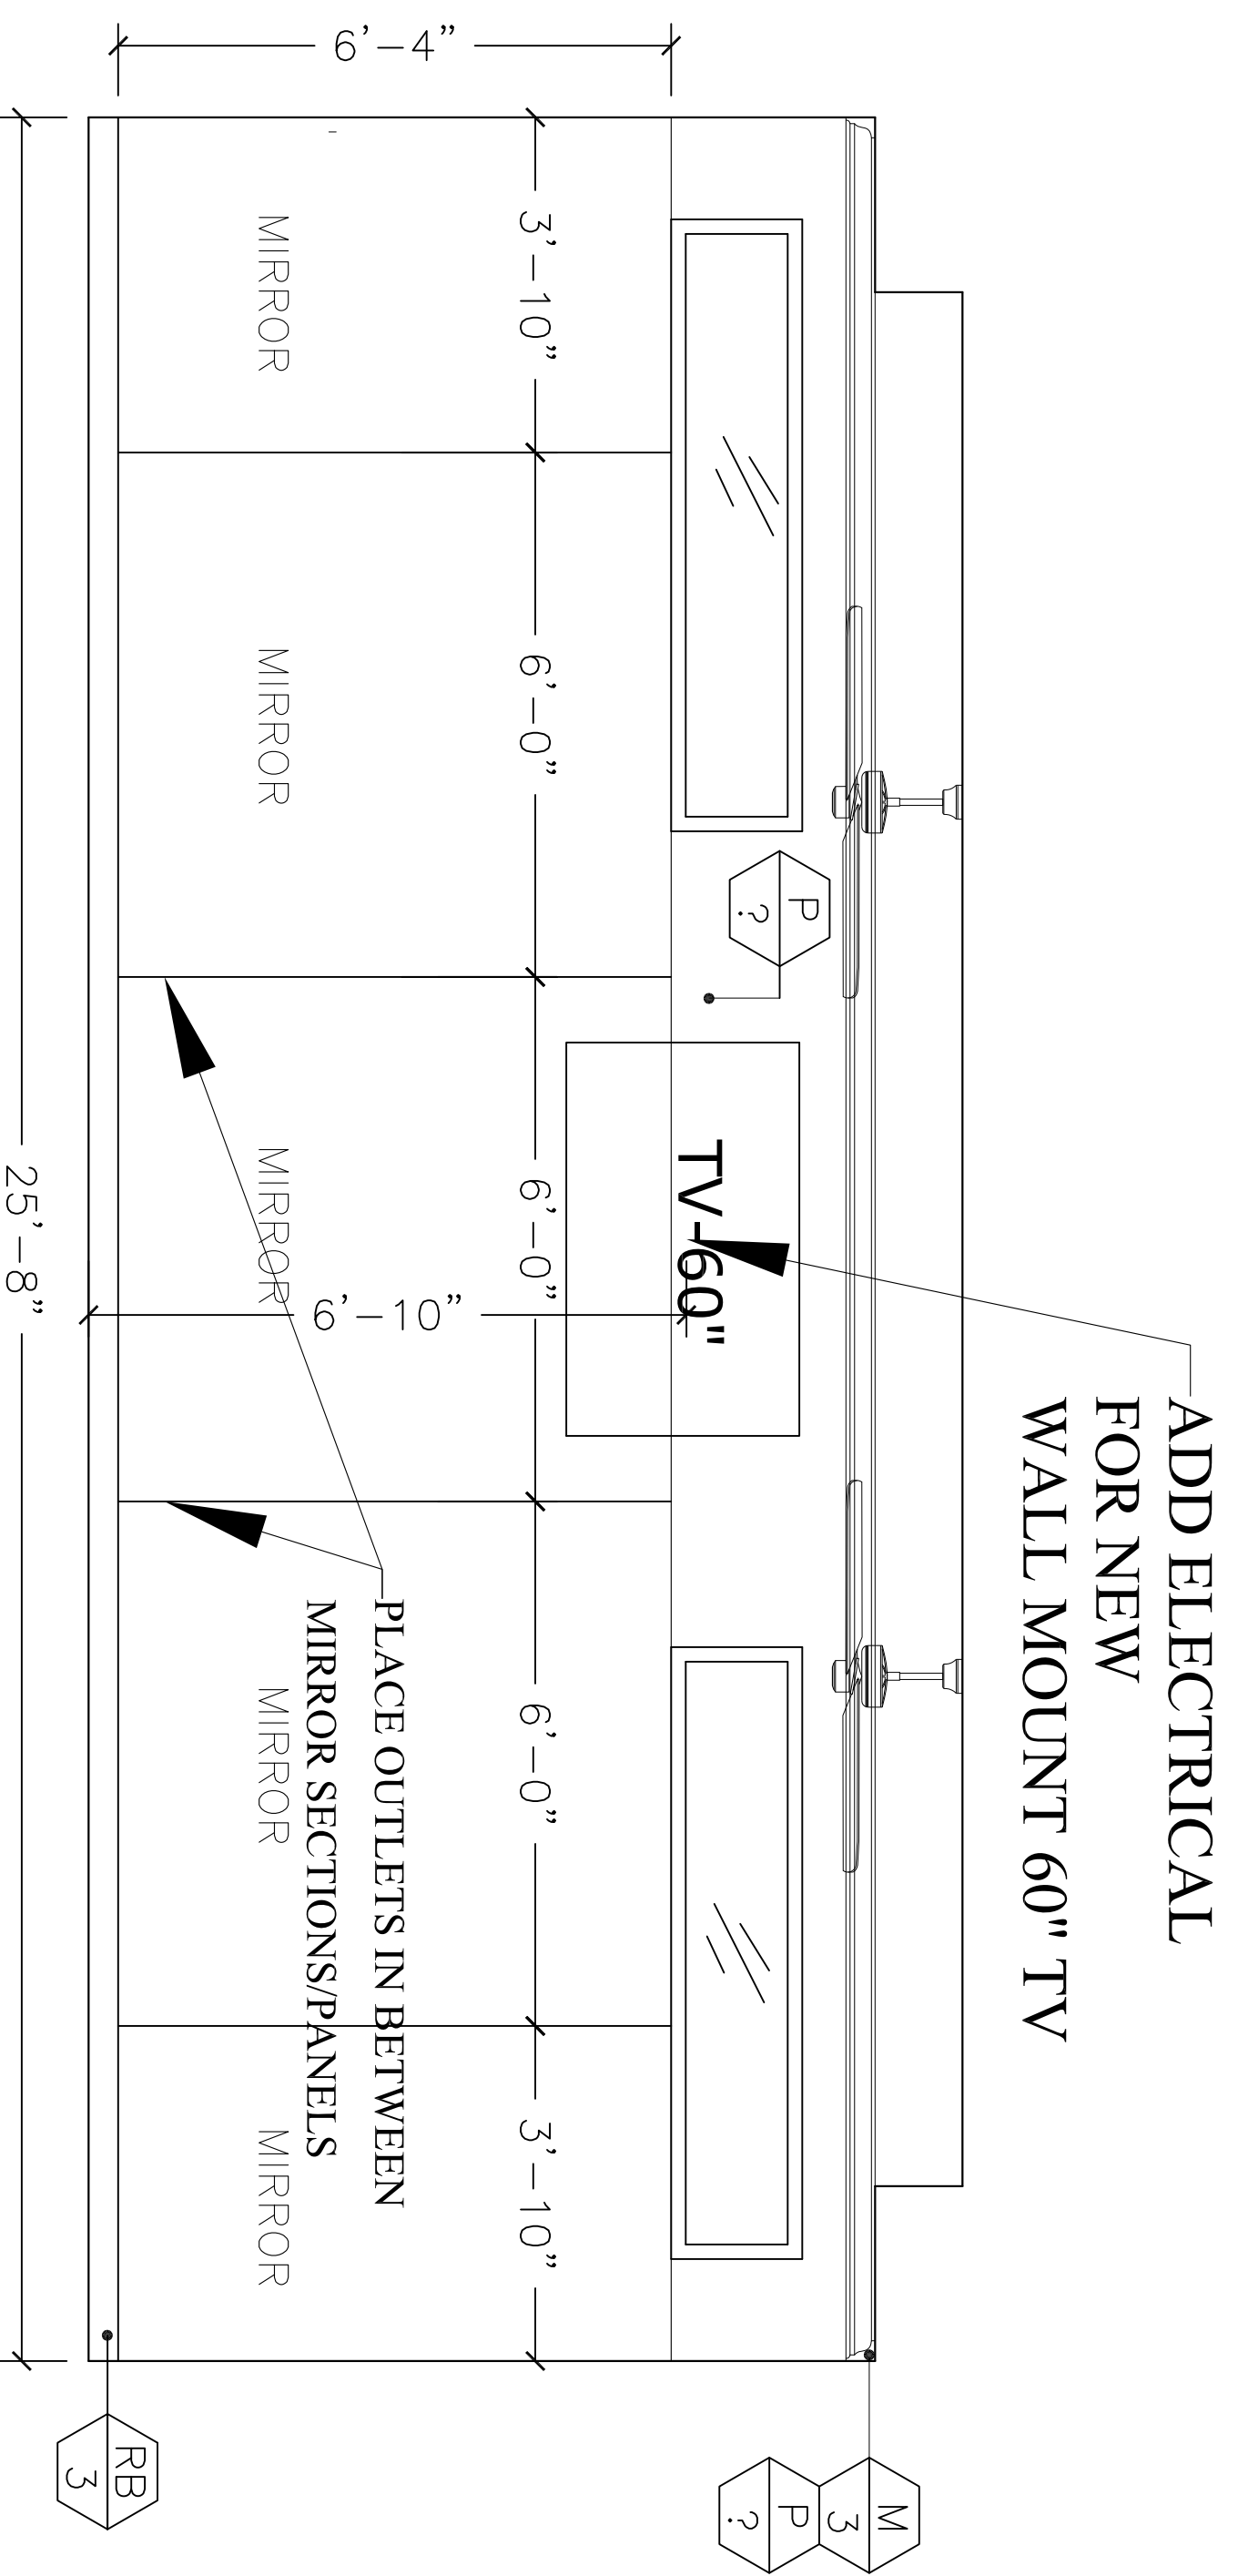

1 ELEVATION - AEROBICS ROOM
SCALE: 1/2" = 1'-0"

2 ELEVATION - AEROBICS ROOM
SCALE: 1/2" = 1'-0"

3 ELEVATION - AEROBICS ROOM
SCALE: 1/2" = 1'-0"

4 ELEVATION - AEROBICS ROOM
SCALE: 1/2" = 1'-0"

WELLS DESIGN GROUP
INTERIOR DESIGN & SPACE PLANNING
551 N.W. 77TH STREET
SUITE 107
BOCA RATON, FL 33487
TEL.: 561-998-4851 FAX: 561-998-4841
FL LIC #ID 0001324 IB# 2600555