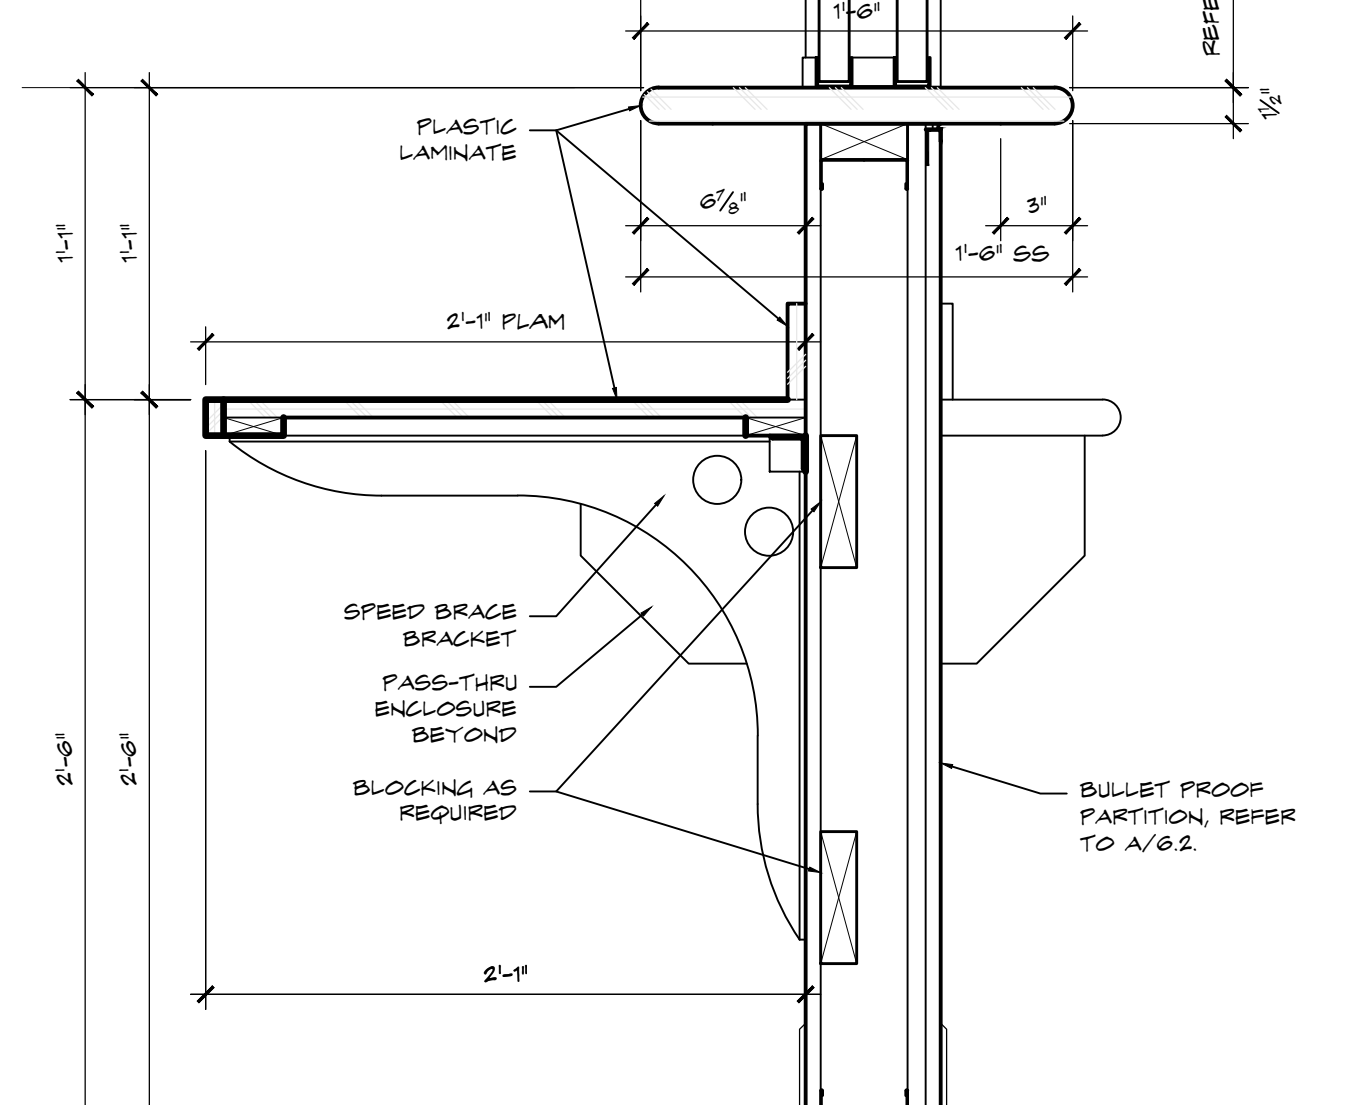

3 BULLET RESISTANT SILL
SCALE: 1-1/2\"/>