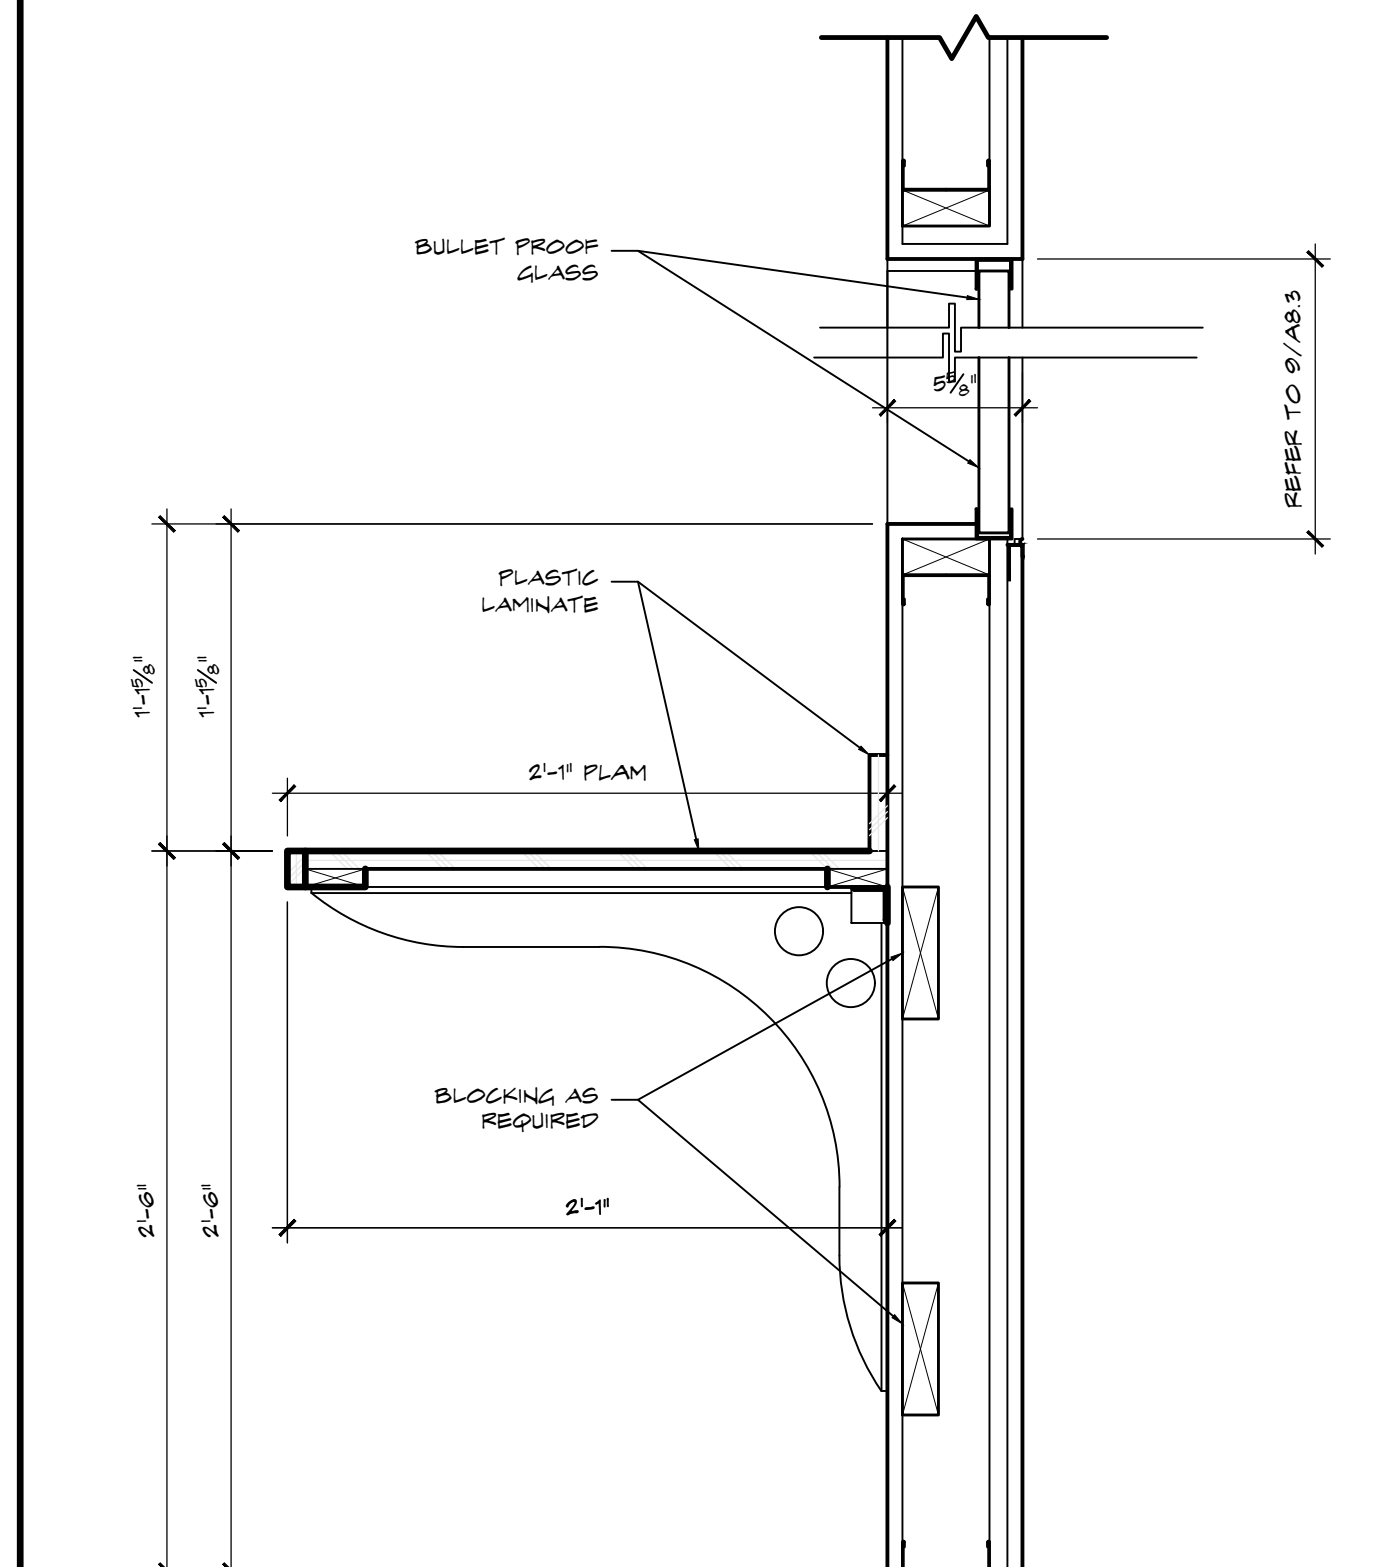

4 BULLET RESISTANT SILL
SCALE: 1-1/2\"/>