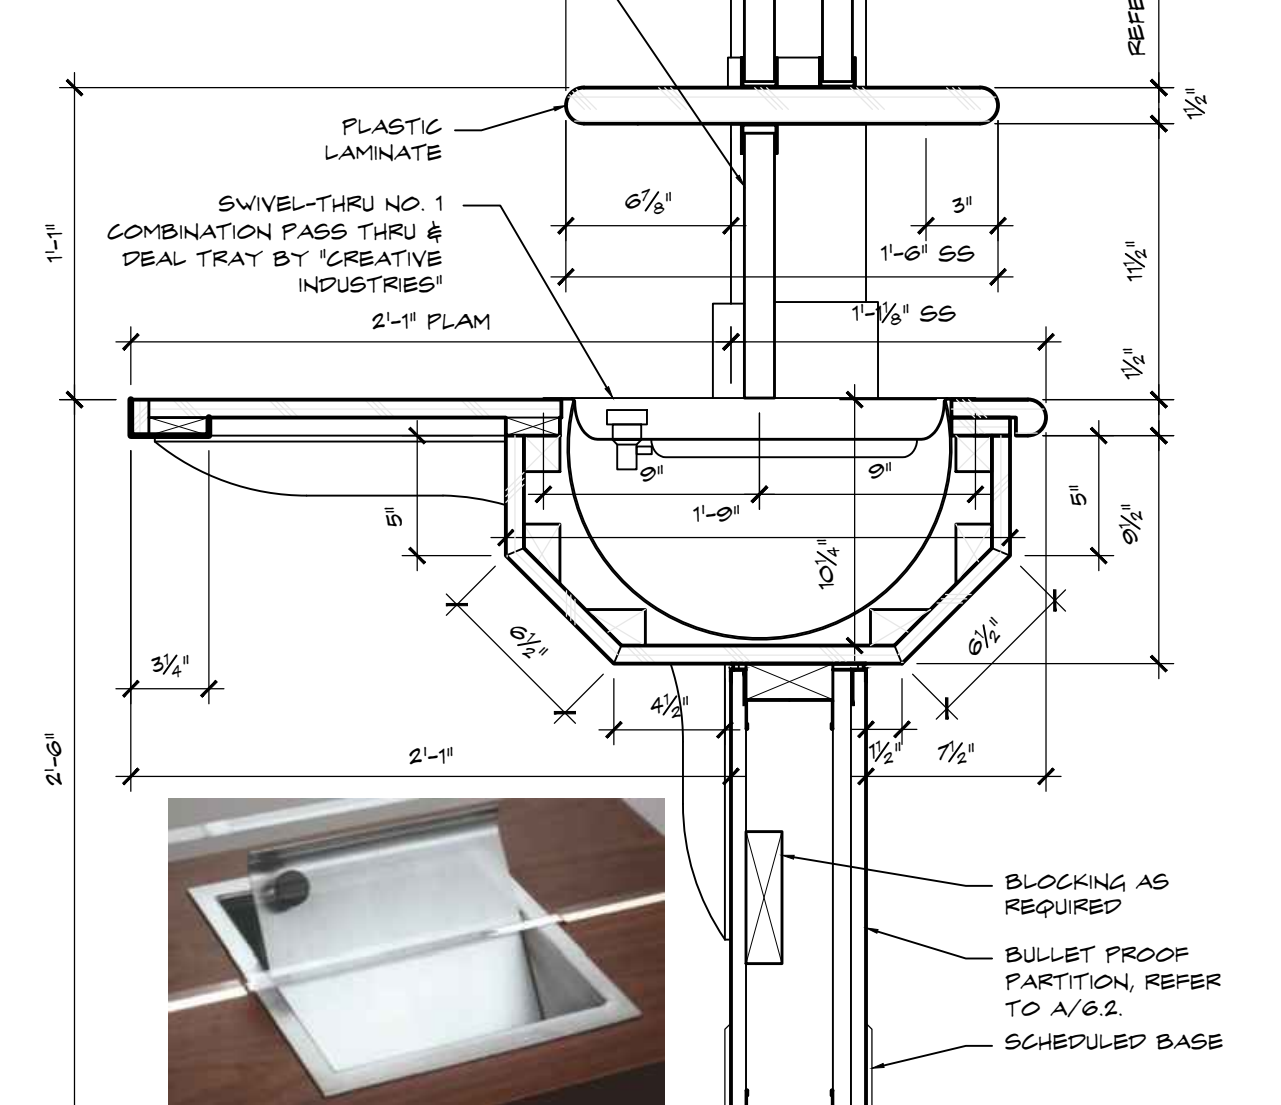

2 BULLET RESISTANT SILL
SCALE: 1-1/2\"/>

207 SIXTH STREET
WEST PALM BEACH, FLORIDA 33401
ph: 561.684.6844 • gliddenspina.com
FL Lic # A02002399

Architecture - Interior Design
Keith M. Spina # AF13319

New Building For:
OPPORTUNITY INC.
EARLY LEARNING CENTER
4171 Westgate Avenue
Palm Beach County, Florida

Revisions:

Project no: 14224
Date: 09.09.16
Drawn by: WS
Project Architect: WC / DR

MILLWORK DETAILS
A9.4
09.09.16 BID/PERMIT