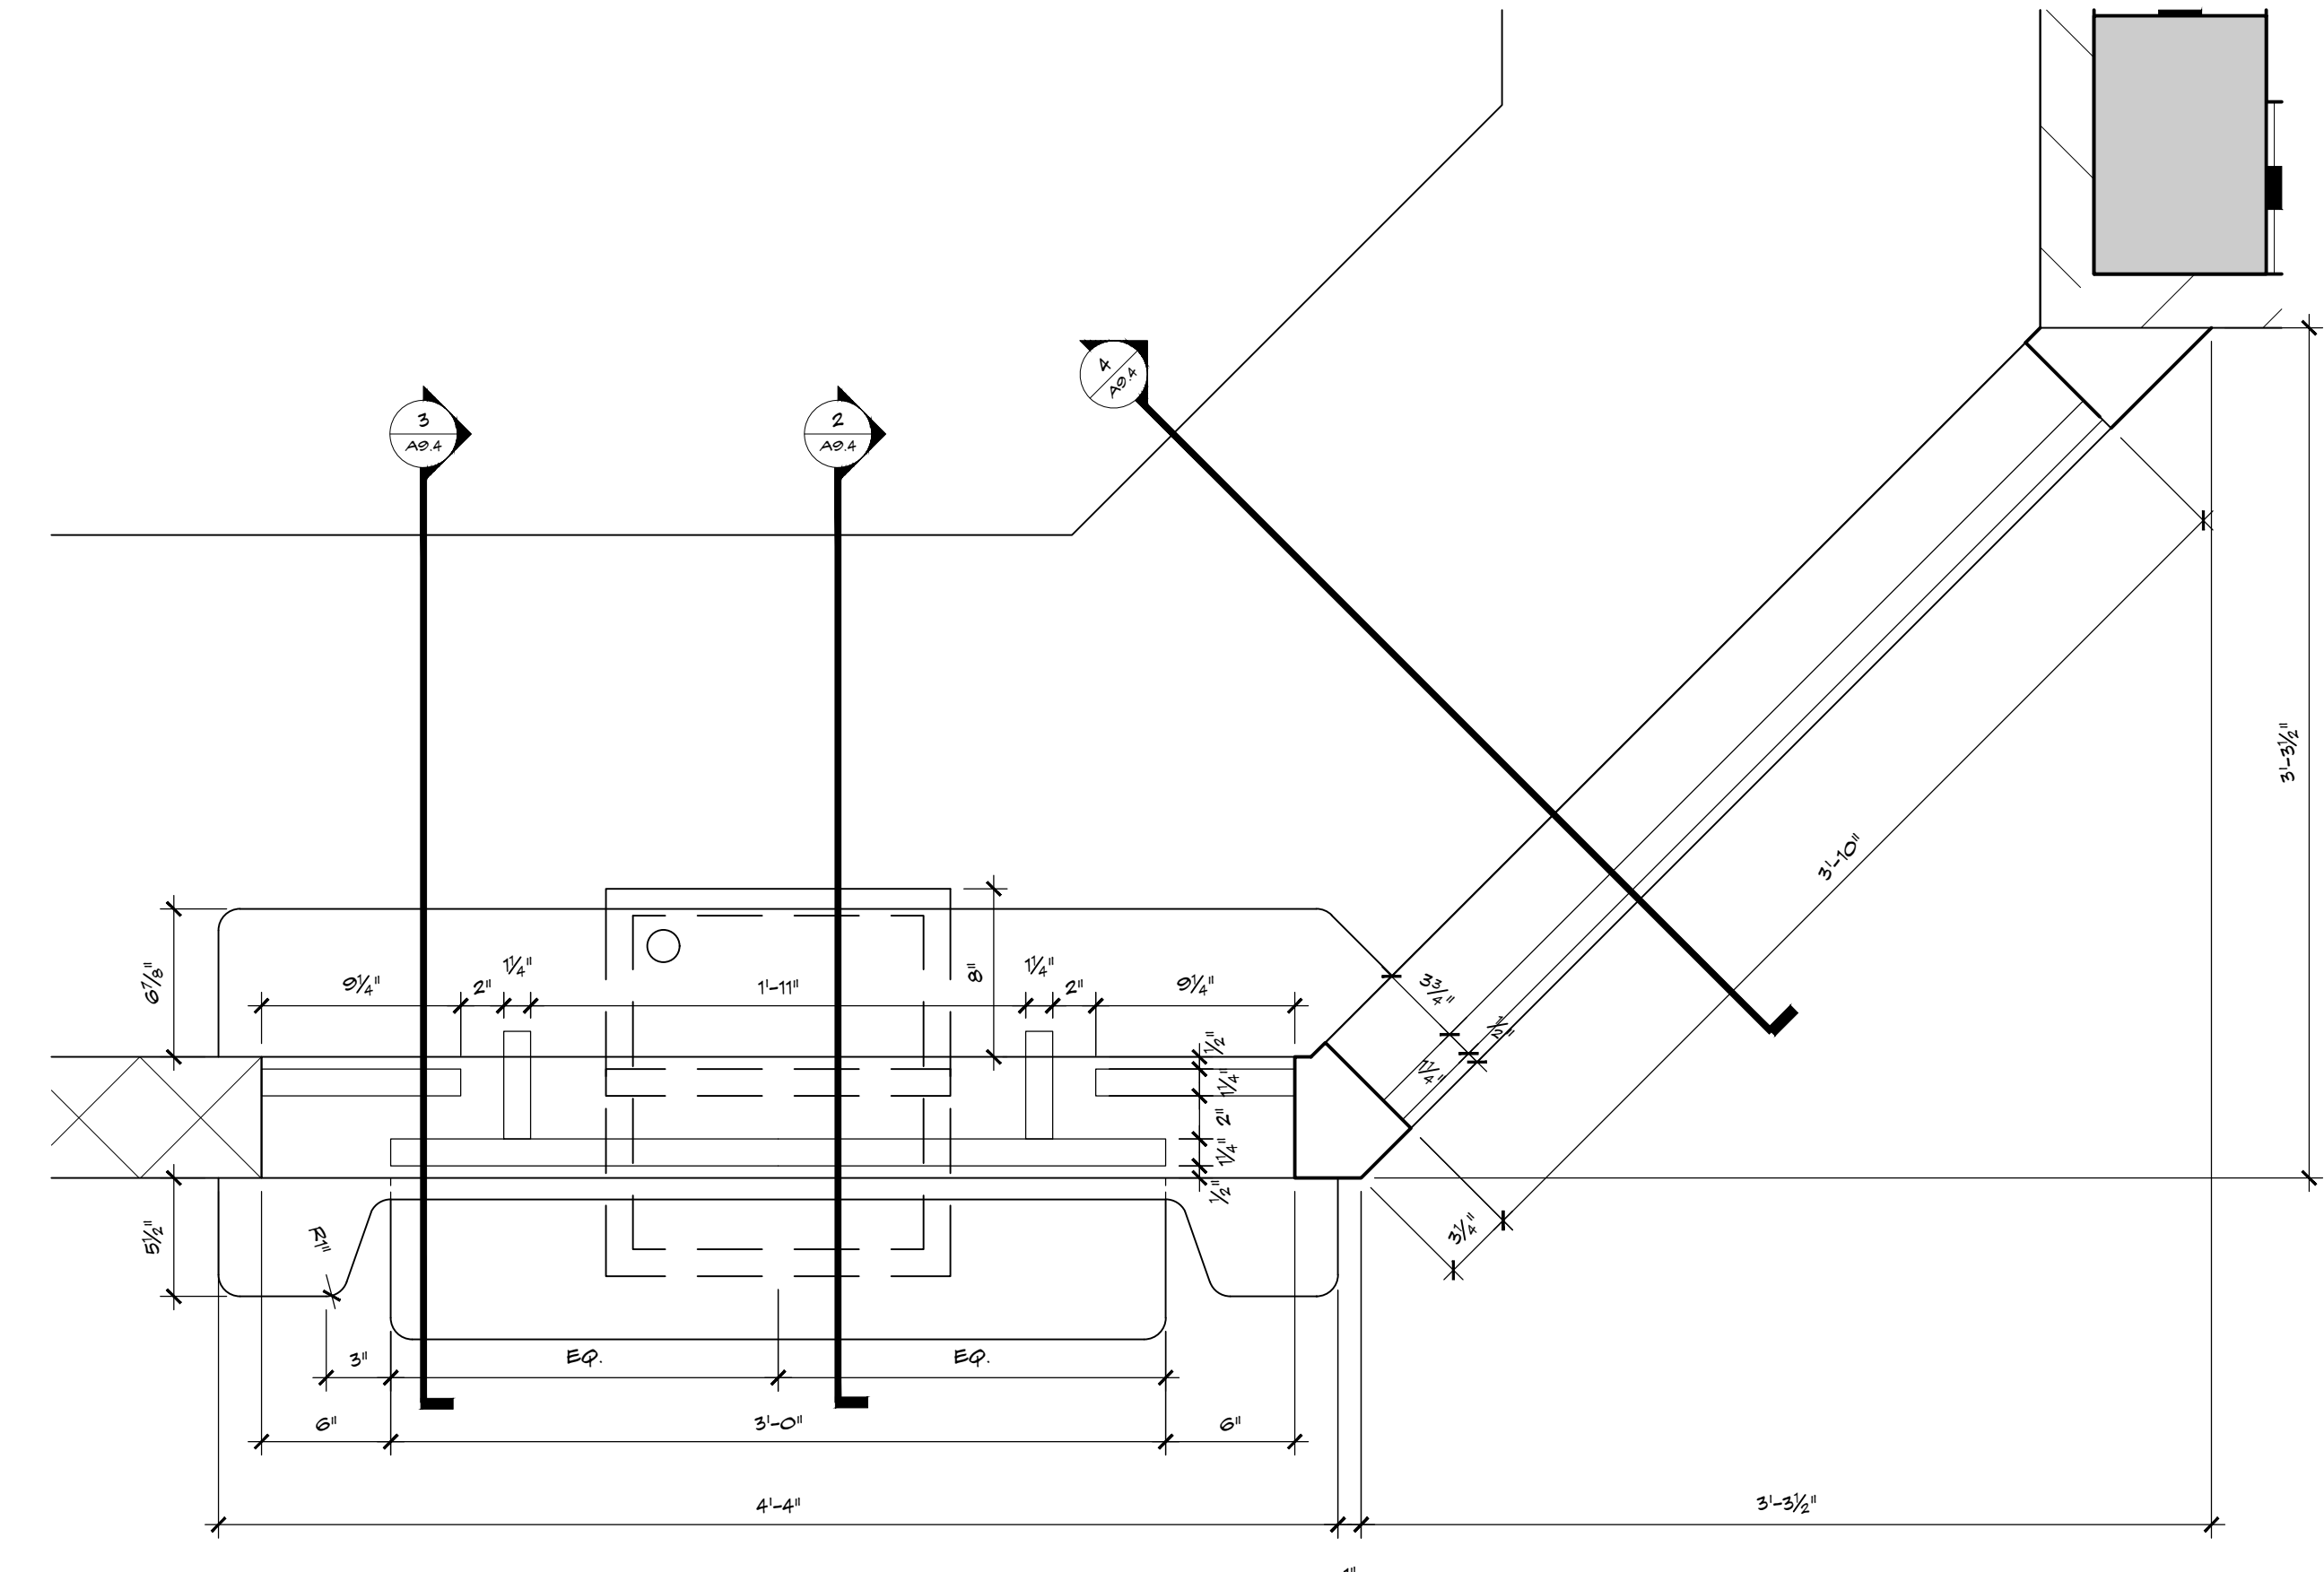

1 BULLET RESISTANT WINDOW PLAN DETAILS
SCALE: 1-1/2\"/>